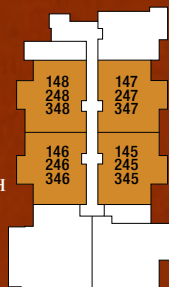

sienna(b)

2 BEDROOM
928 SQ FT

BUILDING 3

130, 132, 133, 135, 230, 232,
233, 235, 330, 332, 333, 335,
430, 432, 433, 435

BUILDING 4

145, 146, 147, 148, 245, 246,
247, 248, 345, 346, 347, 348,
445, 446, 447, 448

BUILDING 4
LEVEL 4

BUILDING 4
LEVELS 1-3

BUILDING 3
LEVEL 4

BUILDING 3
LEVELS 1-3